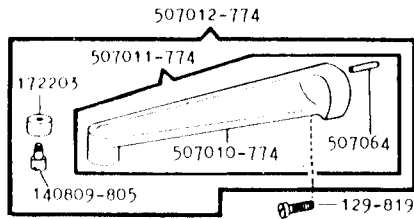

SINGER

631

List of Parts-SINGER 631

ATTACHMENT SET 503664

81200	Binder
161166	Zipper Foot
161167	Applique Foot
161168	Button Foot
161172	Seam Guide
161195	Hemmer Foot
161276	Lint Brush
161294	Screwdriver (IG)
161295	Screwdriver (SH)
161307	Threader Wire
161561	Ruffler
161596	Darn. and Emb. Foot
161609	Tube of Oil
170071-001	Presser Foot
172187	Fashion Disc 2
172189	Fashion Disc 3
172191	Fashion Disc 5
172229	Fashion Disc 4
172336	Bobbin (Plastic) (4)
507112	Throat Plate
507114	Feed Cover Plate
507115	Throat Plate
507140	Spool Pin Lead-Off
507153	Spool Pin
507182	Loop Retaining Insert
2020(15x1)	Needles 11 (3) 14 (3)

List of Parts - SINGER 631

List of Parts-SINGER 631

List of Parts - SINGER 631

Electrical Parts

Attachment Set No. 503 664

From the library of: Diamond Needle Corp