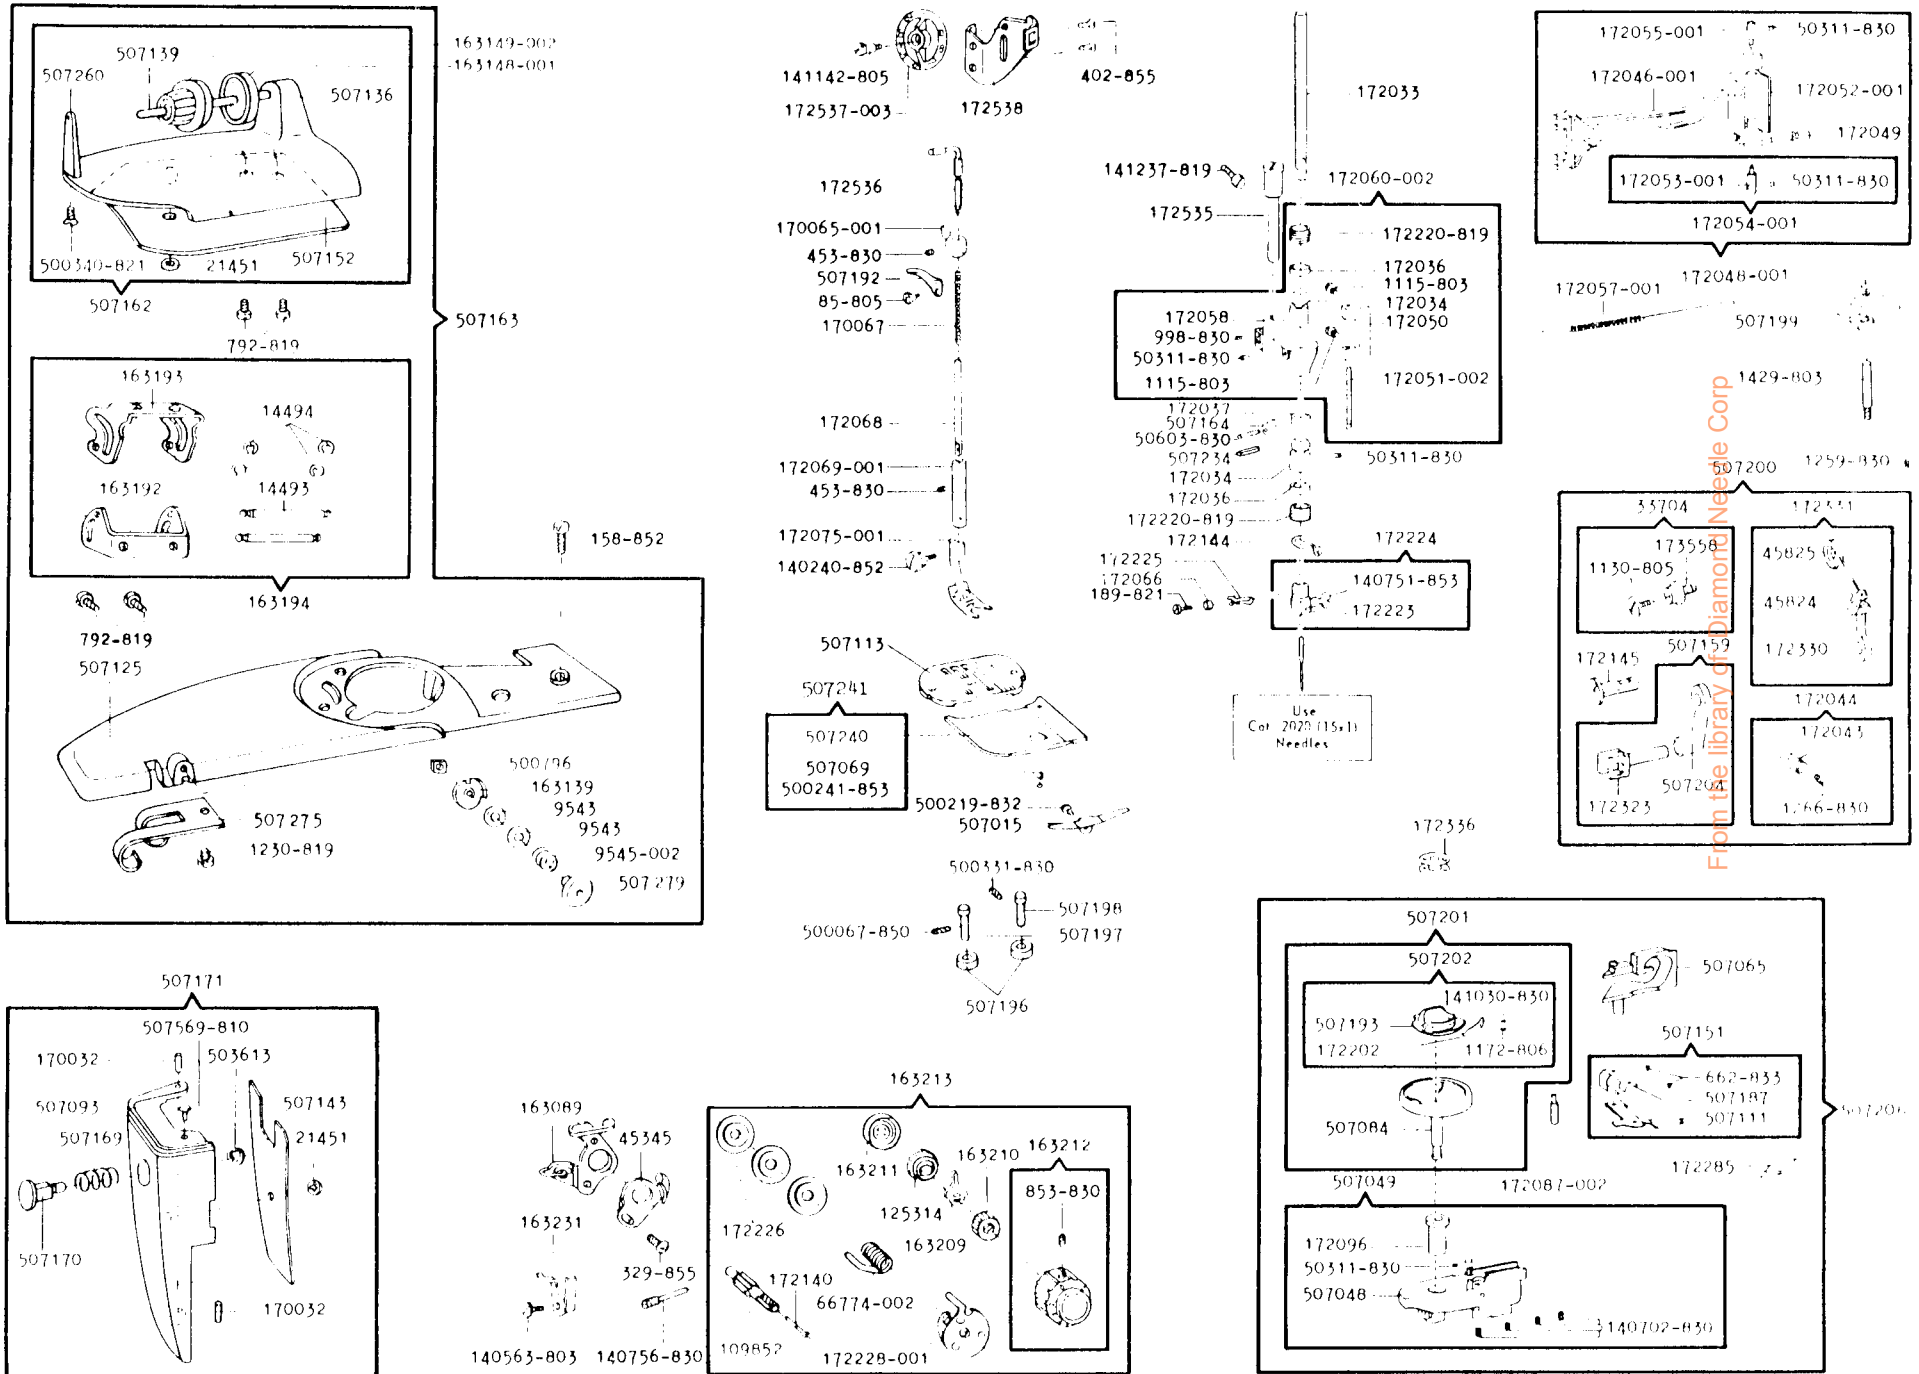

SINGER

631

List of Parts-SINGER 631

ATTACHMENT SET 503664

81200	Binder
161166	Zipper Foot
161167	Applique Foot
161168	Button Foot
161172	Seam Guide
161195	Hemmer Foot
161276	Lint Brush
161294	Screwdriver (IG)
161295	Screwdriver (SH)
161307	Threader Wire
161561	Ruffler
161596	Darn. and Emb. Foot
161609	Tube of Oil
170071-001	Presser Foot
172187	Fashion Disc 2
172189	Fashion Disc 3
172191	Fashion Disc 5
172229	Fashion Disc 4
172336	Bobbin (Plastic) (4)
507112	Throat Plate
507114	Feed Cover Plate
507115	Throat Plate
507140	Spool Pin Lead-Off
507153	Spool Pin
507182	Loop Retaining Insert
2020(15x1)	Needles 11 (3) 14 (3)

List of Parts - SINGER 631

List of Parts-SINGER 631

List of Parts - SINGER 631

Electrical Parts

Attachment Set No. 503 664

From the library of: Diamond Needle Corp