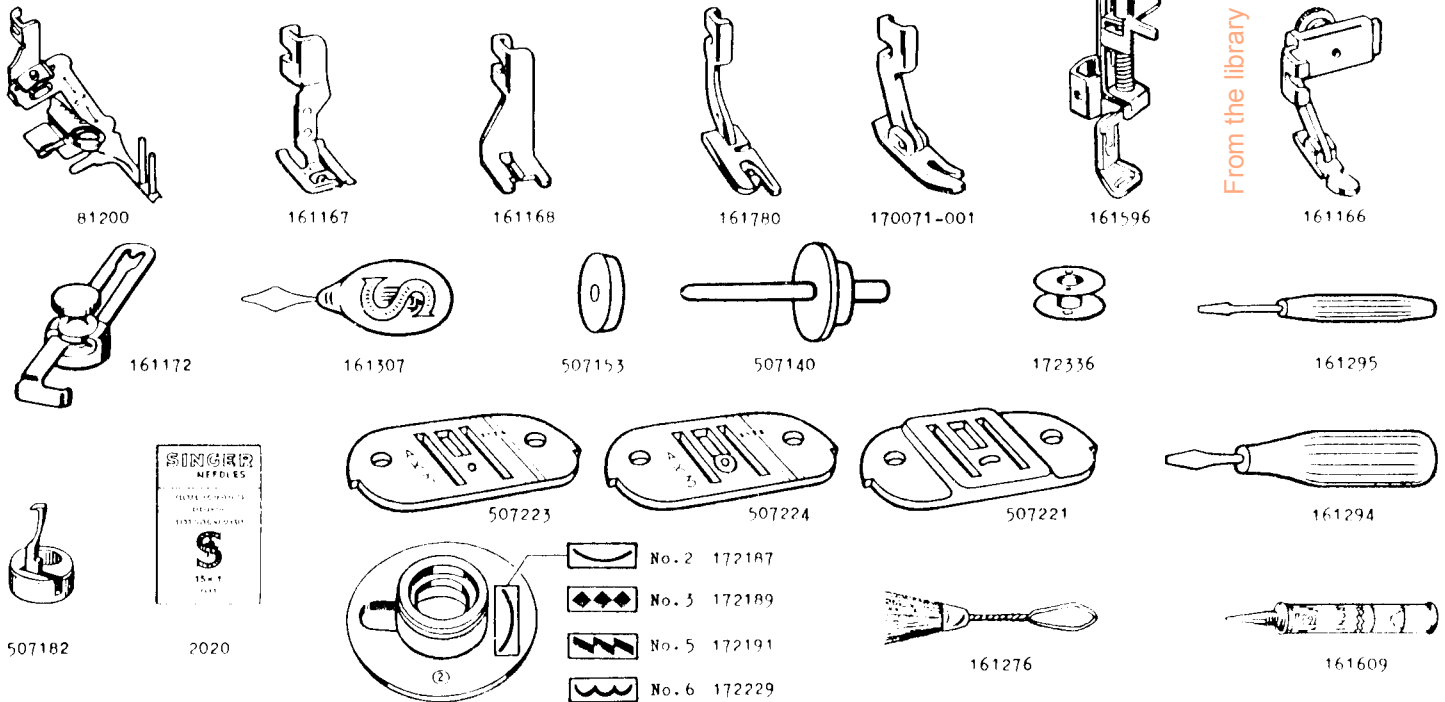

SINGER

631

List of Parts-SINGER 631

ATTACHMENT SET 503664

81200	Binder
161166	Zipper Foot
161167	Applique Foot
161168	Button Foot
161172	Seam Guide
161195	Hemmer Foot
161276	Lint Brush
161294	Screwdriver (IG)
161295	Screwdriver (SH)
161307	Threader Wire
161561	Ruffler
161596	Darn. and Emb. Foot
161609	Tube of Oil
170071-001	Presser Foot
172187	Fashion Disc 2
172189	Fashion Disc 3
172191	Fashion Disc 5
172229	Fashion Disc 4
172336	Bobbin (Plastic) (4)
507112	Throat Plate
507114	Feed Cover Plate
507115	Throat Plate
507140	Spool Pin Lead-Off
507153	Spool Pin
507182	Loop Retaining Insert
2020(15x1)	Needles 11 (3) 14 (3)

List of Parts - SINGER 631

List of Parts-SINGER 631

List of Parts - SINGER 631

Electrical Parts

Attachment Set No. 503 664

From the library of: Diamond Needle Corp