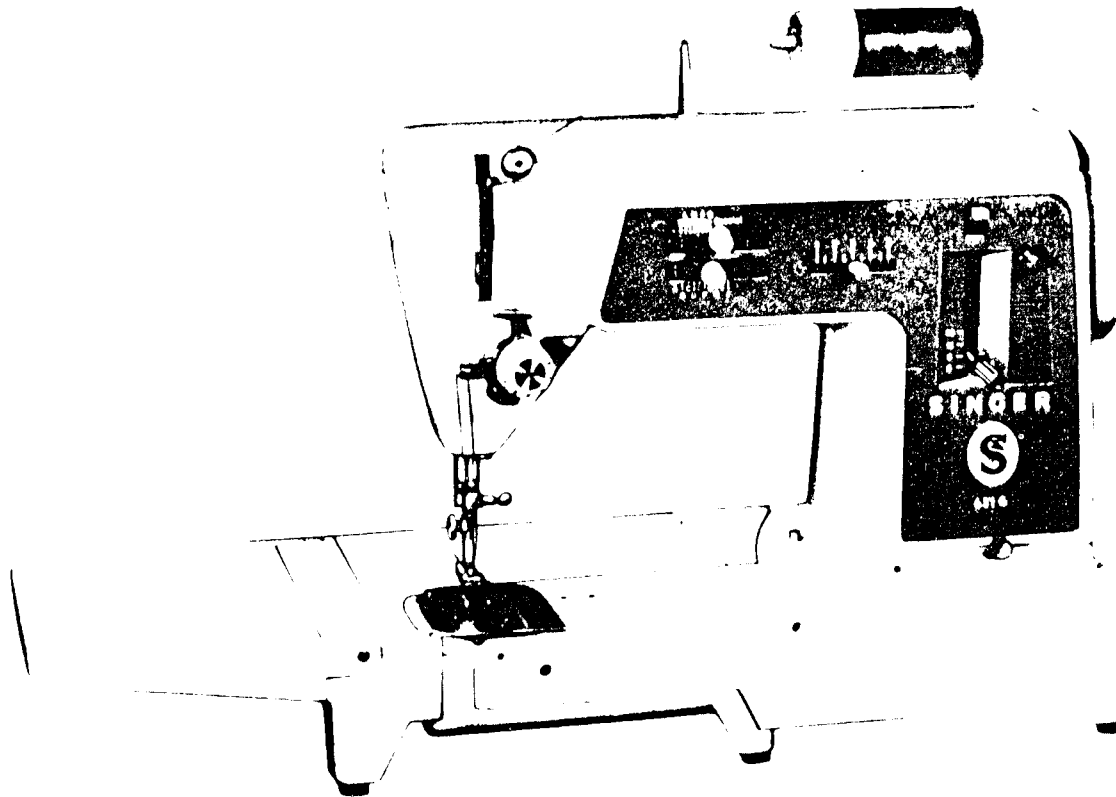

SINGER

631

List of Parts-SINGER 631

ATTACHMENT SET 503664

81200	Binder
161166	Zipper Foot
161167	Applique Foot
161168	Button Foot
161172	Seam Guide
161195	Hemmer Foot
161276	Lint Brush
161294	Screwdriver (IG)
161295	Screwdriver (SH)
161307	Threader Wire
161561	Ruffler
161596	Darn. and Emb. Foot
161609	Tube of Oil
170071-001	Presser Foot
172187	Fashion Disc 2
172189	Fashion Disc 3
172191	Fashion Disc 5
172229	Fashion Disc 4
172336	Bobbin (Plastic) (4)
507112	Throat Plate
507114	Feed Cover Plate
507115	Throat Plate
507140	Spool Pin Lead-Off
507153	Spool Pin
507182	Loop Retaining Insert
2020(15x1)	Needles 11 (3) 14 (3)

List of Parts - SINGER 631

List of Parts-SINGER 631

List of Parts - SINGER 631

Electrical Parts

Attachment Set No. 503 664

From the library of: Diamond Needle Corp