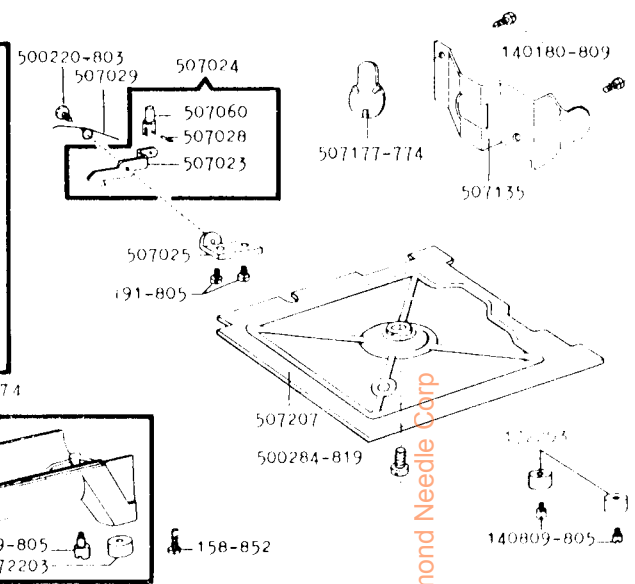

SINGER

631

List of Parts-SINGER 631

ATTACHMENT SET 503664

81200	Binder
161166	Zipper Foot
161167	Applique Foot
161168	Button Foot
161172	Seam Guide
161195	Hemmer Foot
161276	Lint Brush
161294	Screwdriver (IG)
161295	Screwdriver (SH)
161307	Threader Wire
161561	Ruffler
161596	Darn. and Emb. Foot
161609	Tube of Oil
170071-001	Presser Foot
172187	Fashion Disc 2
172189	Fashion Disc 3
172191	Fashion Disc 5
172229	Fashion Disc 4
172336	Bobbin (Plastic) (4)
507112	Throat Plate
507114	Feed Cover Plate
507115	Throat Plate
507140	Spool Pin Lead-Off
507153	Spool Pin
507182	Loop Retaining Insert
2020(15x1)	Needles 11 (3) 14 (3)

List of Parts - SINGER 631

List of Parts-SINGER 631

List of Parts - SINGER 631

Electrical Parts

Attachment Set No. 503 664

From the library of: Diamond Needle Corp