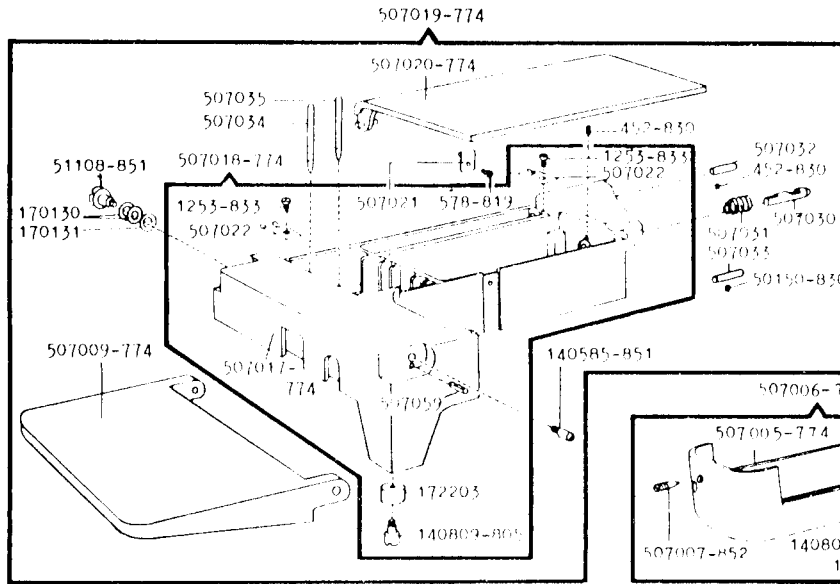

SINGER

631

List of Parts-SINGER 631

ATTACHMENT SET 503664

81200	Binder
161166	Zipper Foot
161167	Applique Foot
161168	Button Foot
161172	Seam Guide
161195	Hemmer Foot
161276	Lint Brush
161294	Screwdriver (IG)
161295	Screwdriver (SH)
161307	Threader Wire
161561	Ruffler
161596	Darn. and Emb. Foot
161609	Tube of Oil
170071-001	Presser Foot
172187	Fashion Disc 2
172189	Fashion Disc 3
172191	Fashion Disc 5
172229	Fashion Disc 4
172336	Bobbin (Plastic) (4)
507112	Throat Plate
507114	Feed Cover Plate
507115	Throat Plate
507140	Spool Pin Lead-Off
507153	Spool Pin
507182	Loop Retaining Insert
2020(15x1)	Needles 11 (3) 14 (3)

List of Parts - SINGER 631

List of Parts-SINGER 631

List of Parts - SINGER 631

Electrical Parts

Attachment Set No. 503 664

From the library of: Diamond Needle Corp