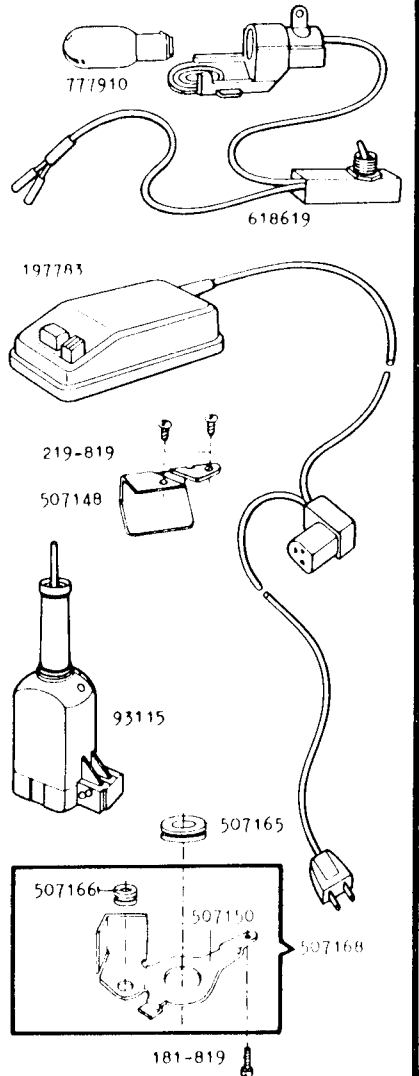

SINGER

631

List of Parts-SINGER 631

ATTACHMENT SET 503664

81200	Binder
161166	Zipper Foot
161167	Applique Foot
161168	Button Foot
161172	Seam Guide
161195	Hemmer Foot
161276	Lint Brush
161294	Screwdriver (IG)
161295	Screwdriver (SH)
161307	Threader Wire
161561	Ruffler
161596	Darn. and Emb. Foot
161609	Tube of Oil
170071-001	Presser Foot
172187	Fashion Disc 2
172189	Fashion Disc 3
172191	Fashion Disc 5
172229	Fashion Disc 4
172336	Bobbin (Plastic) (4)
507112	Throat Plate
507114	Feed Cover Plate
507115	Throat Plate
507140	Spool Pin Lead-Off
507153	Spool Pin
507182	Loop Retaining Insert
2020(15x1)	Needles 11 (3) 14 (3)

List of Parts - SINGER 631

List of Parts-SINGER 631

List of Parts - SINGER 631

Electrical Parts

Attachment Set No. 503 664

From the library of: Diamond Needle Corp