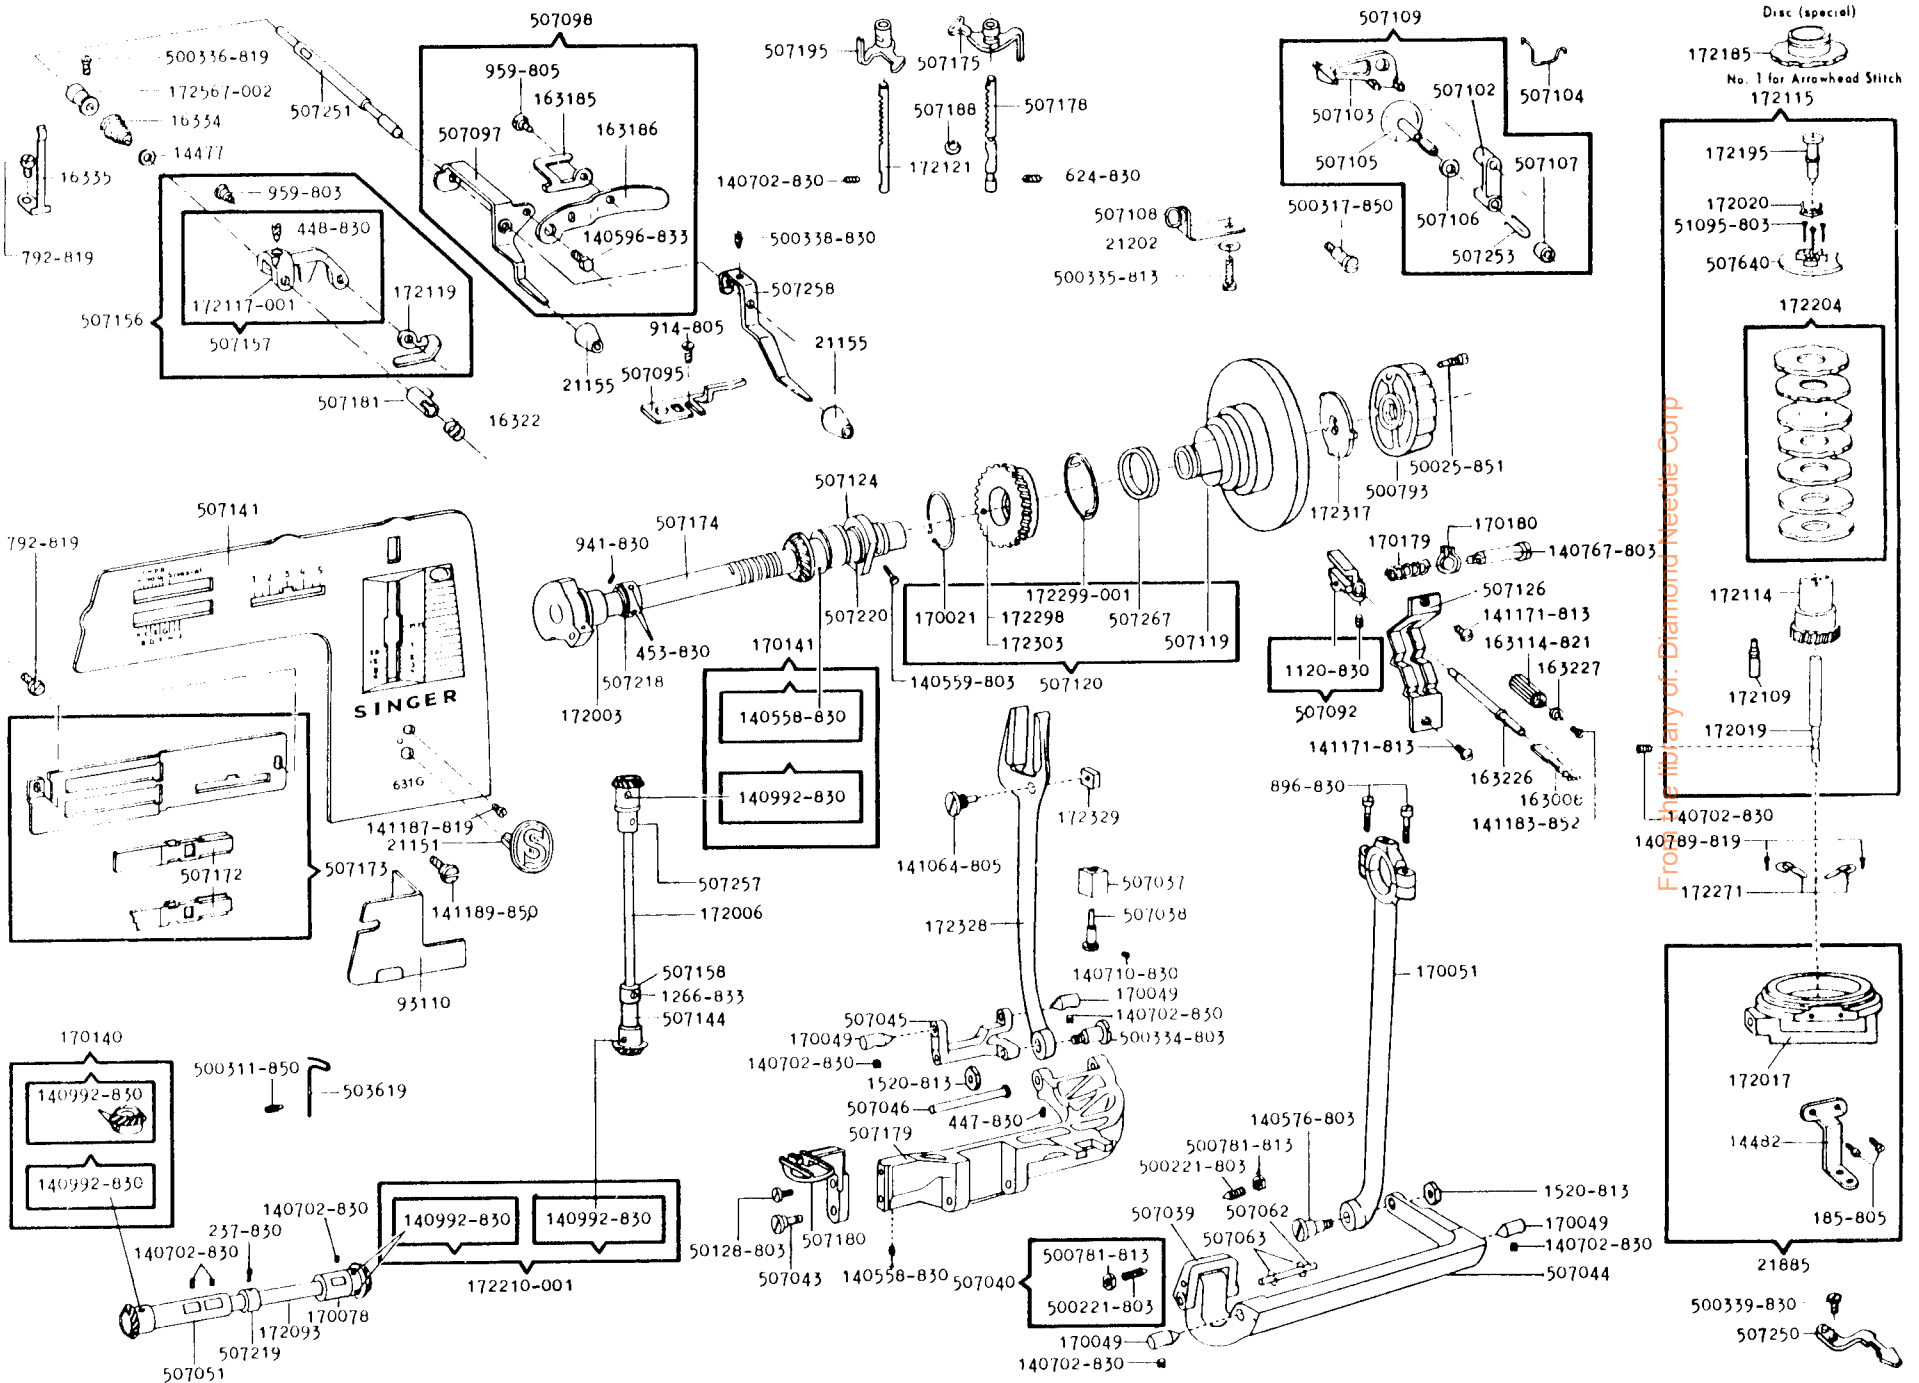

SINGER

631

List of Parts-SINGER 631

ATTACHMENT SET 503664

81200	Binder
161166	Zipper Foot
161167	Applique Foot
161168	Button Foot
161172	Seam Guide
161195	Hemmer Foot
161276	Lint Brush
161294	Screwdriver (IG)
161295	Screwdriver (SH)
161307	Threader Wire
161561	Ruffler
161596	Darn. and Emb. Foot
161609	Tube of Oil
170071-001	Presser Foot
172187	Fashion Disc 2
172189	Fashion Disc 3
172191	Fashion Disc 5
172229	Fashion Disc 4
172336	Bobbin (Plastic) (4)
507112	Throat Plate
507114	Feed Cover Plate
507115	Throat Plate
507140	Spool Pin Lead-Off
507153	Spool Pin
507182	Loop Retaining Insert
2020(15x1)	Needles 11 (3) 14 (3)

List of Parts - SINGER 631

List of Parts-SINGER 631

List of Parts - SINGER 631

Electrical Parts

Attachment Set No. 503 664

From the library of: Diamond Needle Corp